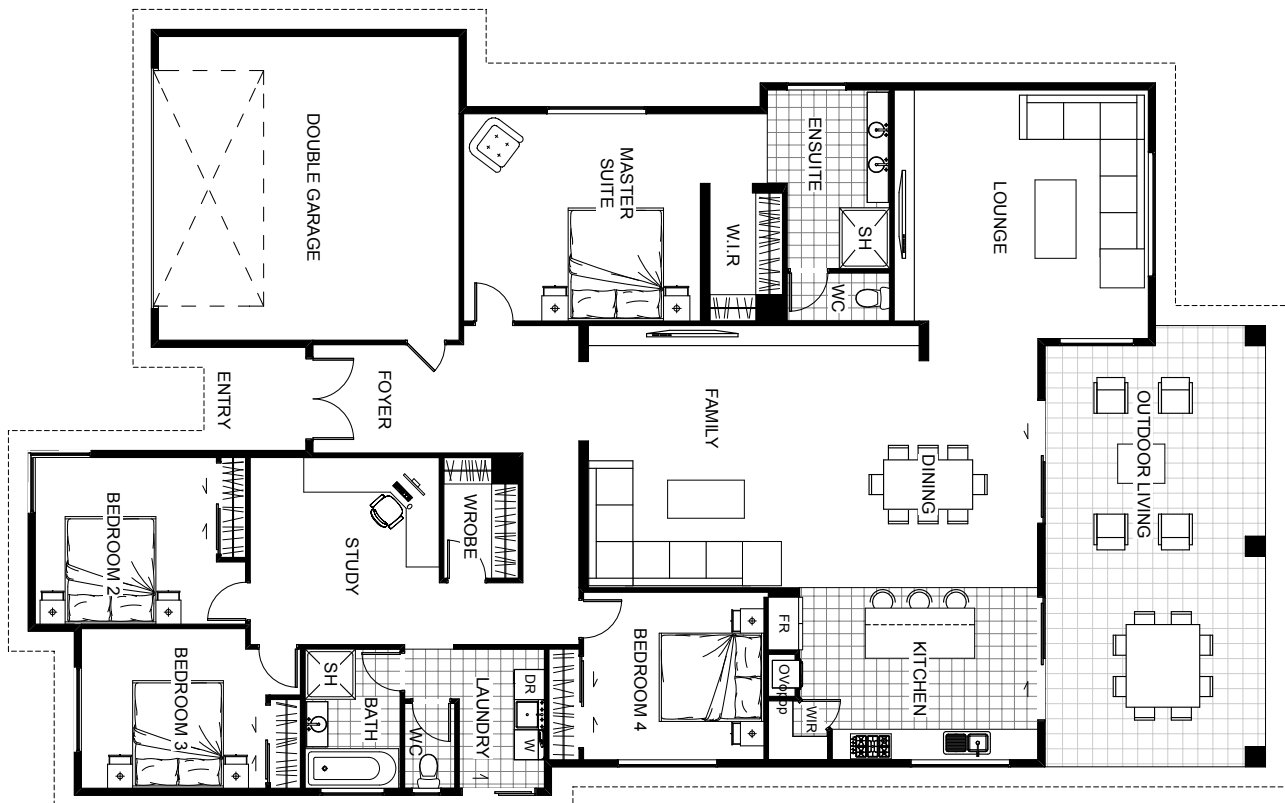

Discover the Windsor, a home with sensational living at its heart. The spacious dining, adjacent to the kitchen, opens to a spectacular double size alfresco making indoor-outdoor entertaining and relaxing a breeze. A massive lounge flows off the family/dining room with a recess giving privacy to the movie watches. The master suite is your own private retreat, and the separate family bedroom wing includes an activity zone the kids will love (also can be used and shown below as a study).

Floor Area: 271m<sup>2</sup>

 2  
  4  
  2  
  24.7m  
  15.3m

**Contact Mike Childs:**

Ph: 06 765 8322 M: 027 444 9733

E: [info@mikechilds.co.nz](mailto:info@mikechilds.co.nz)

[www.mikechilds.co.nz](http://www.mikechilds.co.nz)