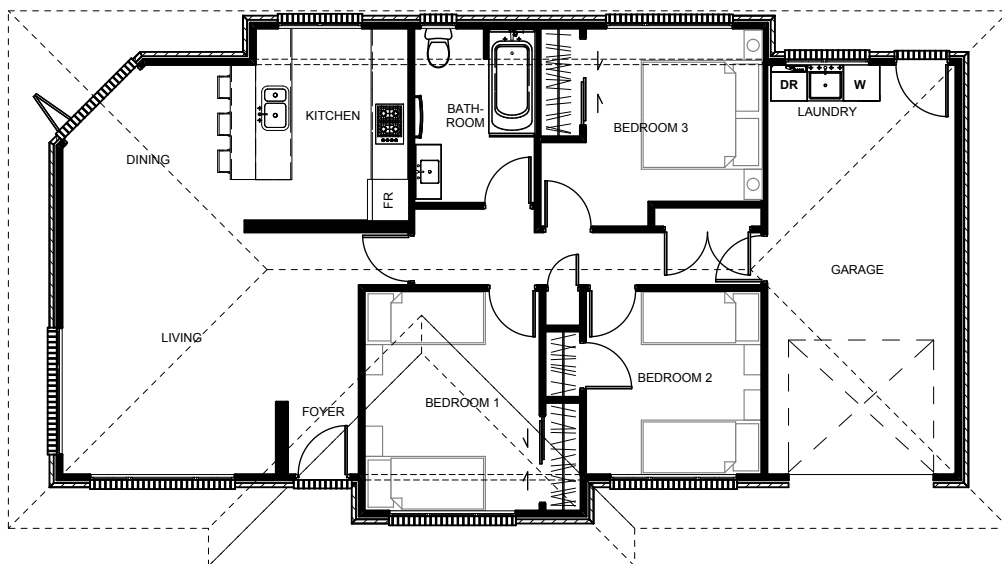

The 'Denton' is a traditional brick home which is compact & simple in form with all necessities needed for today's living standards. The kitchen, dining & living flow seamlessly throughout the main living space and out onto the outdoor living which gives cover from the cantilevered roof corner. Internal garage access and plenty of storage cupboards makes this a smart build for anyone.

Floor Area: 110m<sup>2</sup>

 1  
  3  
  1  
  15.0m  
  8.2m

**Contact Mike Childs:**

Ph: 06 765 8322 M: 027 444 9733

E: [info@mikechilds.co.nz](mailto:info@mikechilds.co.nz)

[www.mikechilds.co.nz](http://www.mikechilds.co.nz)