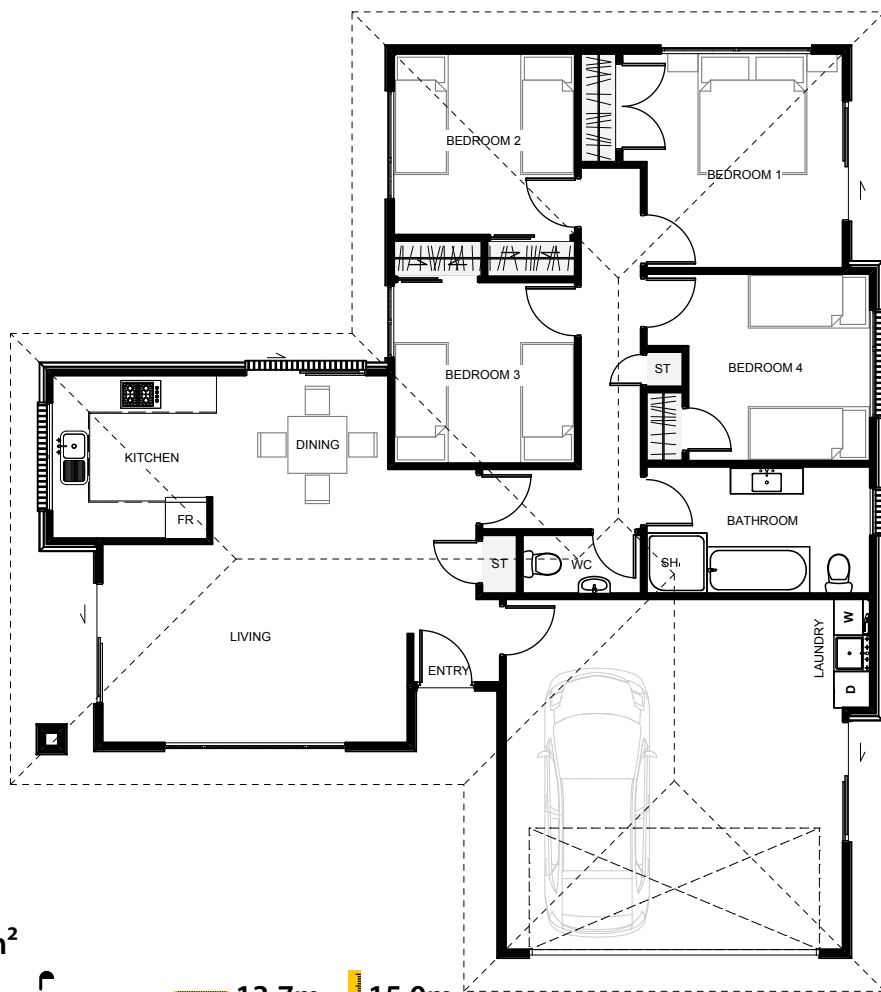

The 'Chandler' comes with both a modern appeal & interesting layout while having the form & function of a traditional home. Two cladding types with this home is easily done & with the exterior wall layout, a perfect balance between the two finishes can be achieved. This home also comes with an extra toilet which is useful for guests or when the bathroom is in use.

Floor Area: 142m<sup>2</sup>

 2  
  4  
  1  
  13.7m  
  15.0m

**Contact Mike Childs:**

Ph: 06 765 8322 M: 027 444 9733

E: [info@mikechilds.co.nz](mailto:info@mikechilds.co.nz)

[www.mikechilds.co.nz](http://www.mikechilds.co.nz)