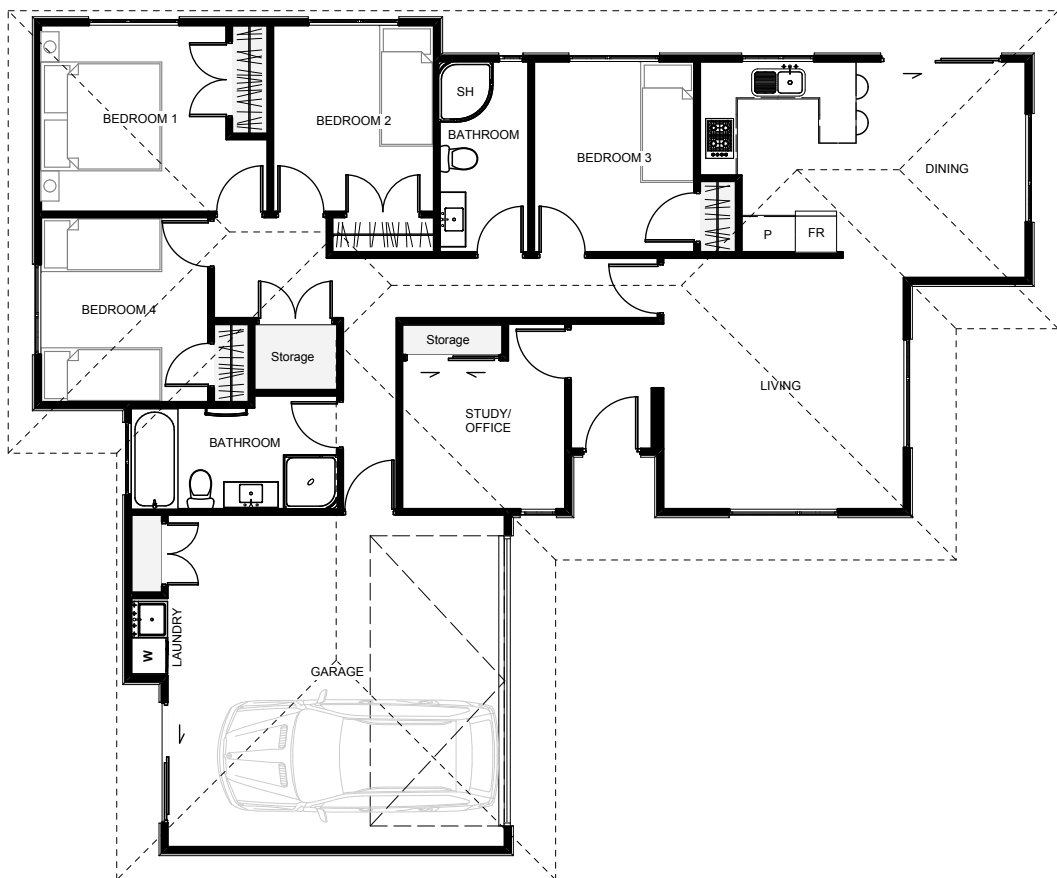

The 'Arlington' has a well-defined living layout with the dining & living slightly offset giving both spaces a feel of form & function. If you work from home the study lends itself to a client friendly access point and has a storage cupboard otherwise this room can clearly work as another bedroom! This home also has the bonus of generous wardrobes & great storage space.

Floor Area: 112m<sup>2</sup>

 2   
  4+   
  2   
  16.5m   
  13.8m

**Contact Mike Childs:**

Ph: 06 765 8322 M: 027 444 9733

E: [info@mikechilds.co.nz](mailto:info@mikechilds.co.nz)

[www.mikechilds.co.nz](http://www.mikechilds.co.nz)